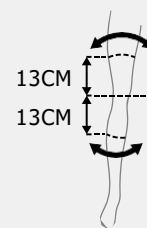

## HELMETS

[VIEW ONLINE →](#)

MODEL	JXXS/JXS	XXS/XS	S/M	L/XL	XXL
ARCTIC DAWN ARCTIC KRAKEN FLY KONIK 2.0 TROPHY TWEAK VERTICE			54-56 cm 21.3-22"	57-59 cm 22.4-23.2"	
GRAVITY		52-54 cm 20.4-21.3"	54-56 cm 21.3-22"	57-59 cm 22.4-23.2"	59-61 cm 23.2-24"
FLY ASIAN FIT			54-58 cm 21.3-22.8"	59-62 cm 23.2-23.6"	61-63 cm 24-24.8"
GRAVITY ASIAN FIT			55-57 cm 21.7-22.4"	58-60 cm 22.8-23.6"	
LOTUS		52-54 cm 20.4-21.3"	54-56 cm 21.3-22"	57-59 cm 22.4-23.2"	
ARCTIC NIPPER MAXI 2.0 COSMA 2.0 GRAVITY YOUTH		52-54 cm 20.4-21.3"			
ARCTIC NIPPER MINI	48-51 cm 18.9-20.1"				

## PROTECTIVE GEAR

[VIEW ONLINE →](#)

MODEL	JXXS	JXS	XS	S	M	L	XL
<b>BACK PROTECTORS</b> TORSO LENGTH BODY HEIGHT				39-43 cm 165-170 cm	44-48 cm 170-180 cm	44-48 cm 180-185 cm	48-53 cm 185-190 cm
<b>BACK PROTECTORS WMN &amp; KIDS</b> TORSO LENGTH BODY HEIGHT	26-30 cm 110-120 cm	31-35 cm 120-140 cm	34-38 cm 150-160 cm	34-38 cm 160-165 cm	39-43 cm 165-170 cm	39-43 cm 170-175 cm	44-48 cm 175-180 cm
<b>CRASH PANTS MEN</b> WAIST				76-81 cm	81-86 cm	86-91 cm	91-96 cm
<b>CRASH PANT WMN</b> WAIST			69-74cm	74-79 cm	79-84 cm	84-89 cm	
<b>KNEEGUARDS</b> CIRCUM. ABOVE KNEE				34-38 cm	38-42 cm	40-44 cm	44-48 cm
MODEL	XXS/XS	S/M	L/XL	XXL			
<b>KNEE-SLEEVES</b> CIRCUM. ABOVE KNEE	30-36 cm	36-42 cm	42-48 cm	48-52 cm			

## HOW TO MEASURE

[VIEW ONLINE →](#)

HEAD

LEG

TORSO

MAXIMUM WAIST  
TO SHOULDER  
LENGTH FOR  
BACK PROTECTORS