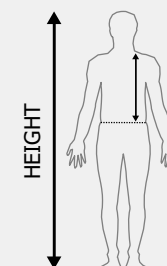

## PROTECTIVE GEAR

[VIEW ONLINE →](#)

MODEL	JXXS	JXS	XS	S	M	L	XL
<b>BACK PROTECTORS</b> TORSO LENGTH BODY HEIGHT				39-43 cm 165-170 cm	44-48 cm 170-180 cm	44-48 cm 180-185 cm	48-53 cm 185-190 cm
<b>BACK PROTECTORS WMN &amp; KIDS</b> TORSO LENGTH BODY HEIGHT	26-30 cm 110-120 cm	31-35 cm 120-140 cm	34-38 cm 150-160 cm	34-38 cm 160-165 cm	39-43 cm 165-170 cm	39-43 cm 170-175 cm	44-48 cm 175-180 cm
<b>CRASH PANTS MEN</b> WAIST				76-81 cm	81-86 cm	86-91 cm	91-96 cm
<b>CRASH PANT WMN</b> WAIST			69-74cm	74-79 cm	79-84 cm	84-89 cm	
<b>KNEEGUARDS</b> CIRCUM. ABOVE KNEE				34-38 cm	38-42 cm	40-44 cm	44-48 cm
MODEL	XXS/XS	S/M	L/XL	XXL			
<b>KNEE-SLEEVES</b> CIRCUM. ABOVE KNEE	30-36 cm	36-42 cm	42-48 cm	48-52 cm			

## HOW TO MEASURE

[VIEW ONLINE →](#)

HEAD

LEG

TORSO

MAXIMUM WAIST  
TO SHOULDER  
LENGTH FOR  
BACK PROTECTORS