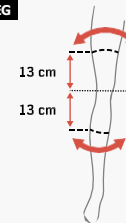

[VIEW ONLINE →](#)

SIZING CHARTS

HELMETS

MODEL	XXS/XS	XS/XS	S/M	L/XL	XXL
CHATTER			54-58 cm 21.3-22.8"	58-62 cm 22.8-24.4"	
DAWN / DAWN FLEX DAWN WAKEBOARD GEO PEPPER SCOPE SKATE/BMX STATUS			54-56 cm 21.3-22"	57-59 cm 22.4-23.2"	
EVOLUTION SUPERLIGHT			54-56 cm 21.3-22"	57-59 cm 22.4-23.2"	59-61 cm 23.2-24"
EVOLUTION ASIAN FIT			55-57 cm 21.7-22.4"	58-60 cm 22.8-23.6"	61-63 cm 24-24.4"
META	48-51 cm 18.9-20.1"	52-54 cm 20.4-21.3"	54-57 cm 21.3-22.4"	58-60 cm 22.8-23.6"	Asian Fit 61-63 cm 24-24.8"
EVOLUTION WMN KRAKEN SEEK SEEK FR		52-54 cm 20.4-21.3"	54-56 cm 21.3-22"	57-59 cm 22.4-23.2"	
EVOLUTION YOUTH IVY SEEK YOUTH FR		52-54 cm 20.4-21.3"			
NIPPER MAXI		51-54 cm 20.1-21.3"			
CADETE		51-56 cm 20.1-22.0"			
NIPPER MINI	48-51 cm 18.9-20.1"				

SKATE PROTECTION

PRODUCT	MEASURE	ONE	XXS	XS	XXS/XS	S	M	S/M	L	XL	L/XL
ELBOW PADS	lower biceps		18-22	23-26		26-29	29-32		32-35		
KNEE PADS	tight		25-30	30-34	26-32	34-38	38-42	34-42	42-46	46-50	42-50
WRISTGUARDS	palm					17-19	19-21		21-23	23-25	
JUNIOR ELBOW	lower biceps	20-23									
JUNIOR KNEE	thigh	26-30									
JUNIOR WRISTGUARDS	palm	15-18									

BACK PROTECTORS

PRODUCT	MEASURE	JXXS	JXS	XS	S	M	L	XL
BACK PROTECTORS MEN	Body Height			150-160	165-170	170-180	180-185	185-190
	Chest circum.				84-92	92-100	100-108	108-115
	Torso length			34-38	39-43	44-48	44-48	49-53
BACK PROTECTORS WOMEN	Height			150-160	160-165	165-170	170-175	175-180
	Torso length			34-38	34-38	39-43	39-43	44-48
BACK PROTECTORS YOUTH	Height	110-120	120-140					
	Torso length	26-30	31-35					

All sizes in cm

HOW TO MEASURE

HEAD

ARM

LEG

TORSO