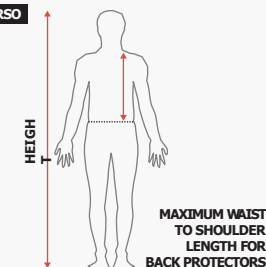

[VIEW ONLINE →](#)

SIZING CHARTS

HELMETS

MODEL	XXS/XS	XS/XS	S/M	L/XL	XXL
CHATTER			54-58 cm 21.3-22.8"	58-62 cm 22.8-24.4"	
DAWN / DAWN FLEX DAWN WAKEBOARD GEO PEPPER SCOPE SKATE/BMX STATUS			54-56 cm 21.3-22"	57-59 cm 22.4-23.2"	
EVOLUTION SUPERLIGHT			54-56 cm 21.3-22"	57-59 cm 22.4-23.2"	59-61 cm 23.2-24"
EVOLUTION ASIAN FIT			55-57 cm 21.7-22.4"	58-60 cm 22.8-23.6"	61-63 cm 24-24.4"
META	48-51 cm 18.9-20.1"	52-54 cm 20.4-21.3"	54-57 cm 21.3-22.4"	58-60 cm 22.8-23.6"	Asian Fit 61-63 cm 24-24.8"
EVOLUTION WMN KRAKEN SEEK SEEK FR		52-54 cm 20.4-21.3"	54-56 cm 21.3-22"	57-59 cm 22.4-23.2"	
EVOLUTION YOUTH IVY SEEK YOUTH FR		52-54 cm 20.4-21.3"			
NIPPER MAXI		51-54 cm 20.1-21.3"			
CADETE		51-56 cm 20.1-22.0"			
NIPPER MINI	48-51 cm 18.9-20.1"				

HOW TO MEASURE

HEAD

ARM

LEG

TORSO

FULL-FACE HELMETS

MODEL	XS	S	M	L	XL	XXL
SENTINEL	52-53 cm 20.5-20.9"	54-55 cm 21.3-21.9"	56-57 cm 22.0-22.7"	58-59 cm 22.8-23.5"	60-61 cm 23.6-24.3"	62-63 cm 24.4-25.0"
PASS PRO		54-56 cm 21.3-22"	56-58 cm 22-22.8"	58-60 cm 22.8-23.6"	60-61 cm 23.6-24"	

SIZING CHARTS

BIKE / SNOW PROTECTION

PRODUCT	MEASURE	TXXS	XXS	XS	XXS/XS	S	M	S/M	L	XL	L/XL	XXL
ELBOW PADS	lower biceps				18-24	24-27	27-30	24-30	30-33	33-36	30-36	36-40
KNEE PADS	tight				30-36	34-38	38-42	34-42	40-44	44-48	42-48	48-52
SHINGUARDS	calf							32-38			38-44	
ANKLE SUPPORT	*shoe size EU							38-42*			42-46*	
SOCKS	*shoe size EU					35-38*	39-42*		43-46*			
PROTECTOR SHORTS MEN	waist					76-81	81-86		86-91	91-96		
PROTECTOR SHORTS WOMEN	waist				69-74	74-79	79-84		84-89			
YOUTH ELBOW	lower biceps		16-20	20-24								
	forearm guard length		12	16								
YOUTH ELBOW-SLEEVE	lower biceps		17-20	20-23								
YOUTH KNEE-SHIN	thigh		26-30	30-34								
	shin guard length		21	26								
YOUTH KNEE-SLEEVE	thigh		27-30	30-33								
JUNIOR-BIKESET ELBOW	lower biceps	15-22										
JUNIOR-BIKESET KNEE-SHIN	thigh	20-24										
	shin guard length	21										