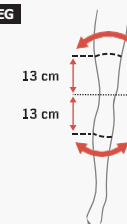

[VIEW ONLINE →](#)

SIZING CHARTS

HELMETS

MODEL	XXS/XS	XS/XS	S/M	L/XL	XXL
CHATTER			54-58 cm 21.3-22.8"	58-62 cm 22.8-24.4"	
DAWN / DAWN FLEX DAWN WAKEBOARD GEO PEPPER SCOPE SKATE/BMX STATUS			54-56 cm 21.3-22"	57-59 cm 22.4-23.2"	
EVOLUTION SUPERLIGHT			54-56 cm 21.3-22"	57-59 cm 22.4-23.2"	59-61 cm 23.2-24"
EVOLUTION ASIAN FIT			55-57 cm 21.7-22.4"	58-60 cm 22.8-23.6"	61-63 cm 24-24.4"
META	48-51 cm 18.9-20.1"	52-54 cm 20.4-21.3"	54-57 cm 21.3-22.4"	58-60 cm 22.8-23.6"	Asian Fit 61-63 cm 24-24.8"
EVOLUTION WMN KRAKEN SEEK SEEK FR		52-54 cm 20.4-21.3"	54-56 cm 21.3-22"	57-59 cm 22.4-23.2"	
EVOLUTION YOUTH IVY SEEK YOUTH FR		52-54 cm 20.4-21.3"			
NIPPER MAXI		51-54 cm 20.1-21.3"			
CADETE		51-56 cm 20.1-22.0"			
NIPPER MINI	48-51 cm 18.9-20.1"				

HOW TO MEASURE

HEAD

ARM

LEG

TORSO

FULL-FACE HELMETS

MODEL	XS	S	M	L	XL	XXL
SENTINEL	52-53 cm 20.5-20.9"	54-55 cm 21.3-21.9"	56-57 cm 22.0-22.7"	58-59 cm 22.8-23.5"	60-61 cm 23.6-24.3"	62-63 cm 24.4-25.0"
PASS PRO		54-56 cm 21.3-22"	56-58 cm 22-22.8"	58-60 cm 22.8-23.6"	60-61 cm 23.6-24"	

SIZING CHARTS

BIKE / SNOW PROTECTION

PRODUCT	MEASURE	TXXS	XXS	XS	XXS/XS	S	M	S/M	L	XL	L/XL	XXL
ELBOW PADS	lower biceps				18-24	24-27	27-30	24-30	30-33	33-36	30-36	36-40
KNEE PADS	tight				30-36	34-38	38-42	34-42	40-44	44-48	42-48	48-52
SHINGUARDS	calf							32-38			38-44	
ANKLE SUPPORT	*shoe size EU							38-42*			42-46*	
SOCKS	*shoe size EU					35-38*	39-42*		43-46*			
PROTECTOR SHORTS MEN	waist					76-81	81-86		86-91	91-96		
PROTECTOR SHORTS WOMEN	waist				69-74	74-79	79-84		84-89			
YOUTH ELBOW	lower biceps		16-20	20-24								
	forearm guard length		12	16								
YOUTH ELBOW-SLEEVE	lower biceps		17-20	20-23								
YOUTH KNEE-SHIN	thigh		26-30	30-34								
	shin guard length		21	26								
YOUTH KNEE-SLEEVE	thigh		27-30	30-33								
JUNIOR-BIKESET ELBOW	lower biceps	15-22										
JUNIOR-BIKESET KNEE-SHIN	thigh	20-24										
	shin guard length	21										